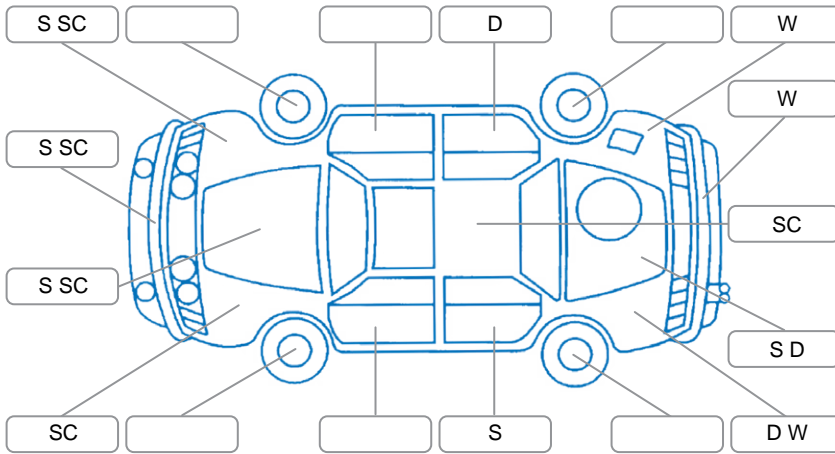

Report ID:	28,117,589	Version:	1
Created:	14 Apr 2026		

Make:	Jeep	Model:	Renegade
Body Style:	SUV	Year:	2017
Rego No.:	RLQ100	Rego Expiry:	17 May 2026
WoF Expiry:	18 Nov 2026	Odometer:	130,043 Kms
Good No.:	28117589	VIN:	1C4BU0000GPC89687
Next Service:	?	Service History:	No

**Key**

S = Scratch    R = Rust    C = Crack    \* = Decals    W = Significant scuffs  
 D = Dent    PT = Paint defect    P = Pin dent    SC = Stone Chips

Note: some defects and blemishes may not be displayed in the diagram

**Body Inspection Comments**

Windscreen stone chips

Conditions During Body Inspection

Dry

**Under Carriage and Under Bonnet Inspection Comments**

Engine oil leak  
 Front wheel drive

**Interior Comments**

Seats:	Good
Carpets:	Good
Panels:	Good
Dashboard:	Good