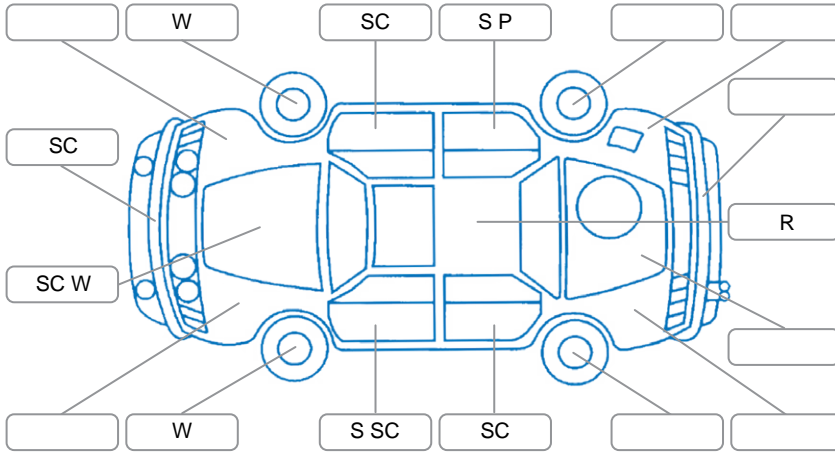

Report ID:	28,117,558	Version:	1
Created:	16 Apr 2026		

Make:	Mazda	Model:	Mazda2
Body Style:	Hatchback	Year:	2019
Rego No.:	MRH508	Rego Expiry:	27 Aug 2026
WoF Expiry:	28 Feb 2027	Odometer:	111,512 Kms
Good No.:	28117558	VIN:	MM0DJ2HAA0W427998
Next Service:	113000	Service History:	Yes

Key

S = Scratch R = Rust C = Crack * = Decals W = Significant scuffs
 D = Dent PT = Paint defect P = Pin dent SC = Stone Chips

Note: some defects and blemishes may not be displayed in the diagram

Body Inspection Comments