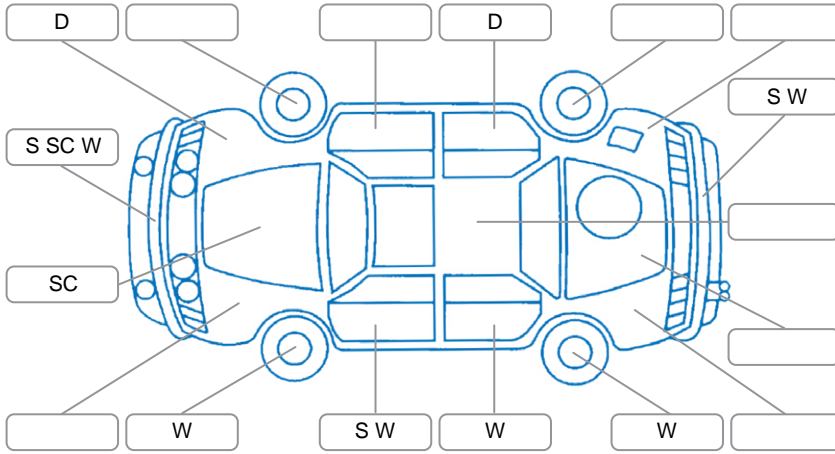

Report ID:	28,117,504	Version:	1
Created:	16 Apr 2026		

Make:	Nissan	Model:	Serena
Body Style:	Wagon	Year:	2011
Rego No.:	PDG791	Rego Expiry:	14 Jun 2026
WoF Expiry:	24 Nov 2026	Odometer:	216,190 Kms
Good No.:	28117504	VIN:	7AT0DH3FX21013704
Next Service:	unknown	Service History:	No

Key

S = Scratch R = Rust C = Crack * = Decals W = Significant scuffs
 D = Dent PT = Paint defect P = Pin dent SC = Stone Chips

Note: some defects and blemishes may not be displayed in the diagram

Body Inspection Comments

Headlights faded
 Right wing mirror damage

Conditions During Body Inspection Dry

Under Carriage and Under Bonnet Inspection Comments

Engine oil leaks around valve cover area

Interior Comments

Seats:	Poor
Carpets:	Poor
Panels:	Poor
Dashboard:	Poor