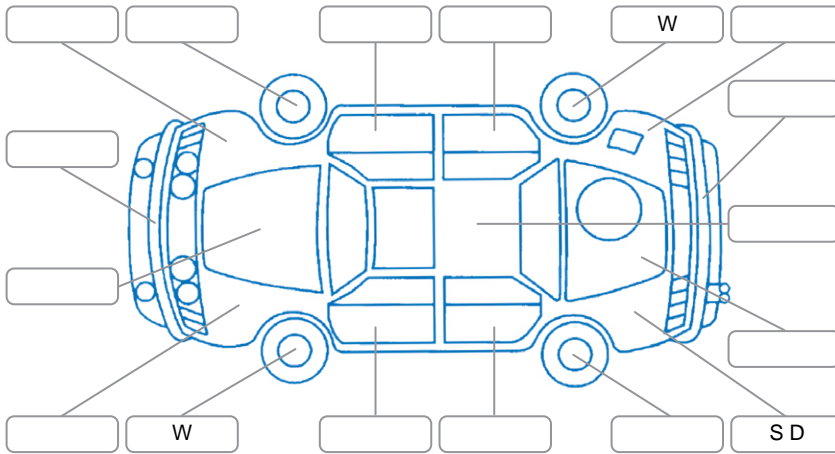

Report ID:	28,117,464	Version:	1
Created:	15 Apr 2026		

Make:	Toyota	Model:	Alphard
Body Style:	Wagon	Year:	2008
Rego No.:	PBJ366	Rego Expiry:	21 Feb 2027
WoF Expiry:	27 Jan 2027	Odometer:	125,483 Kms
Good No.:	28117464	VIN:	7AT0H64EX20018295
Next Service:	130,122kms	Service History:	No

Key
 S = Scratch R = Rust C = Crack * = Decals W = Significant scuffs
 D = Dent PT = Paint defect P = Pin dent SC = Stone Chips

Note: some defects and blemishes may not be displayed in the diagram

Body Inspection Comments