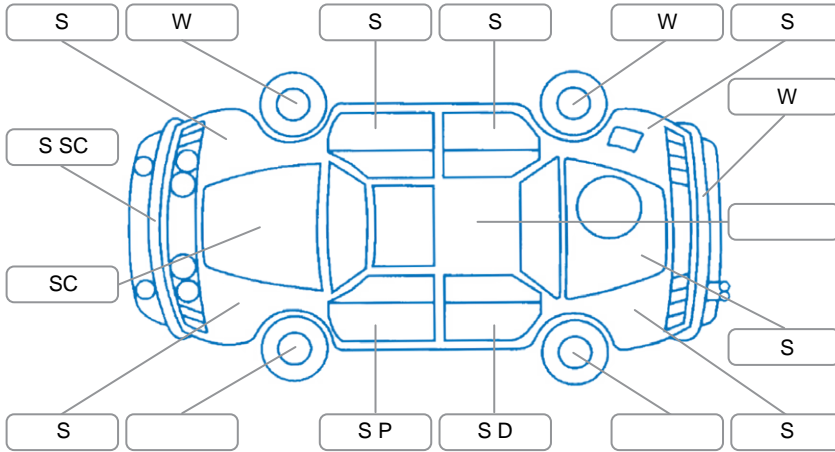

Report ID:	28,117,417	Version:	2
Created:	20 Apr 2026		

Make:	KIA	Model:	Carnival
Body Style:	People Mover	Year:	2017
Rego No.:	KRB151	Rego Expiry:	17 Sep 2026
WoF Expiry:	09 Apr 2027	Odometer:	201,693 Kms
Good No.:	28117417	VIN:	KNAMC81AMJ6350990
Next Service:	17/04/27 or 211500	Service History:	No

Key
 S = Scratch R = Rust C = Crack * = Decals W = Significant scuffs
 D = Dent PT = Paint defect P = Pin dent SC = Stone Chips

Note: some defects and blemishes may not be displayed in the diagram

Body Inspection Comments

Stone chips in windscreen.

Conditions During Body Inspection Dry

Under Carriage and Under Bonnet Inspection Comments

Interior Comments

Seats:	Average
Carpets:	Average
Panels:	Good
Dashboard:	Good

General Comments