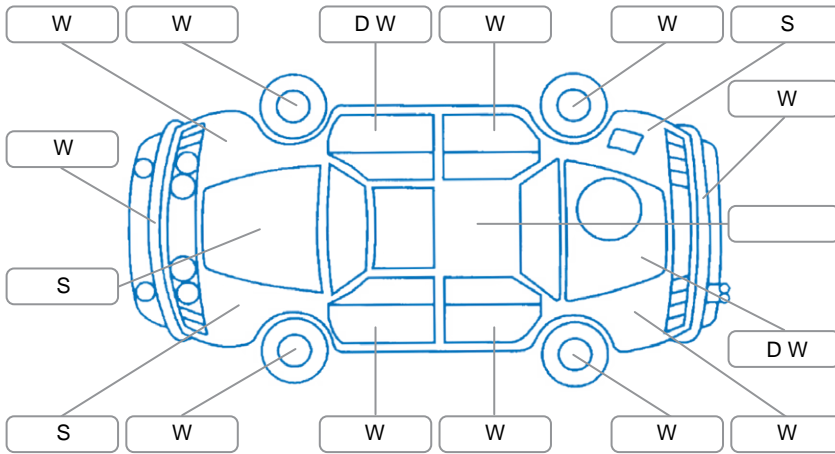

Report ID:	28,117,320	Version:	3
Created:	10 Jun 2026		

Make:	Nissan	Model:	Leaf
Body Style:	Hatchback	Year:	2017
Rego No.:	LKZ253	Rego Expiry:	10 Dec 2026
WoF Expiry:	22 Jul 2026	Odometer:	61,612 Kms
Good No.:	28117320	VIN:	7AT0DH8KX18208257
Next Service:	71,000Kms	Service History:	No

Key
 S = Scratch R = Rust C = Crack * = Decals W = Significant scuffs
 D = Dent PT = Paint defect P = Pin dent SC = Stone Chips

Note: some defects and blemishes may not be displayed in the diagram

Body Inspection Comments

Driver door check strap clicking

Conditions During Body Inspection

Dry

Under Carriage and Under Bonnet Inspection Comments

Interior Comments

Seats:	Poor
Carpets:	Poor
Panels:	Poor
Dashboard:	Poor

General Comments