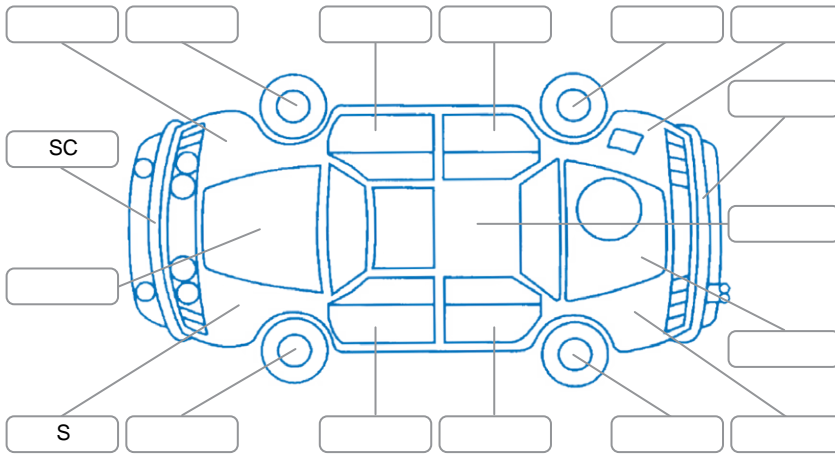

Key
 S = Scratch R = Rust C = Crack * = Decals W = Significant scuffs
 D = Dent PT = Paint defect P = Pin dent SC = Stone Chips

Note: some defects and blemishes may not be displayed in the diagram

Body Inspection Comments

Conditions During Body Inspection: Wet Dry

Under Carriage and Under Bonnet Inspection Comments

Interior Comments

Seats:	Good
Carpets:	Good
Panels:	Good
Dashboard:	Good

General Comments

Road Conditions During Test Drive	Dry		
Engine Timing Mechanism	Timing Chain		
Evidence of Cam Belt Replacement	<input type="checkbox"/> Yes	<input type="checkbox"/> No	Kms
Inspected by:	Greg Morgan		
Published by:	Bailey Seymour		
Inspection Date:	14 Apr 2026		