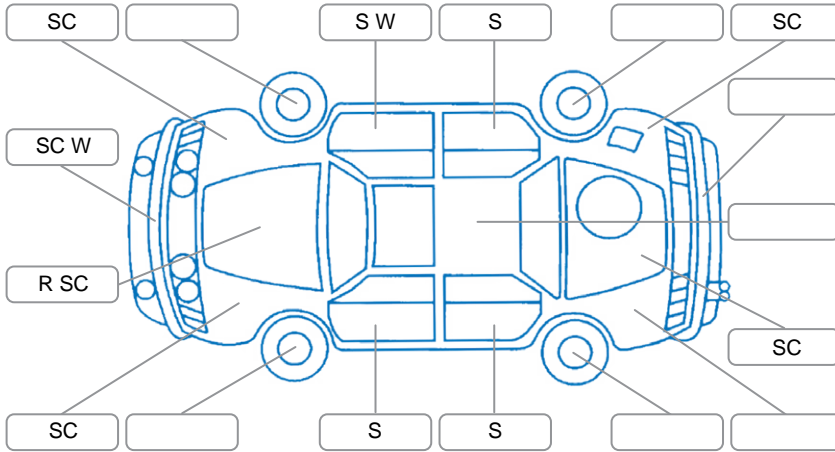

Report ID:	28,117,222	Version:	1
Created:	29 Apr 2026		

Make:	BMW	Model:	1 Series
Body Style:	Sedan	Year:	2010
Rego No.:	FKS275	Rego Expiry:	14 Jan 2027
WoF Expiry:	15 Sep 2026	Odometer:	167,123 Kms
Good No.:	28117222	VIN:	WBAUE72020E016791
Next Service:	149,000	Service History:	No

Key

S = Scratch R = Rust C = Crack * = Decals W = Significant scuffs
 D = Dent PT = Paint defect P = Pin dent SC = Stone Chips

Note: some defects and blemishes may not be displayed in the diagram

Body Inspection Comments

Right exterior mirror has scratches. RR and LR tyres worn below legal

Conditions During Body Inspection

Wet

Under Carriage and Under Bonnet Inspection Comments

Engine has oil leaks.

Interior Comments

Seats:	Average
Carpets:	Average
Panels:	scuffs. RR door fabric coming off.
Dashboard:	scuffs and scratches on glovebox.