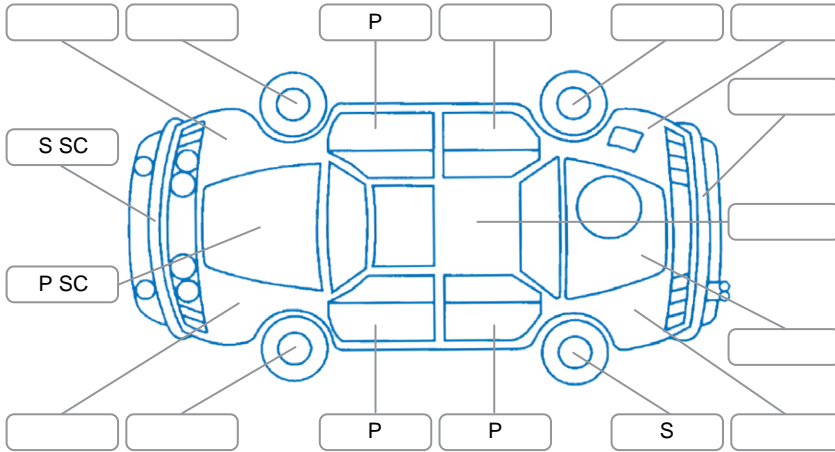

Key
 S = Scratch R = Rust C = Crack * = Decals W = Significant scuffs
 D = Dent PT = Paint defect P = Pin dent SC = Stone Chips

Note: some defects and blemishes may not be displayed in the diagram

Body Inspection Comments

No coolant in overflow.
 Trans replaced at 109,500kms

Conditions During Body Inspection Dry

Under Carriage and Under Bonnet Inspection Comments

Interior Comments

Seats:	Good
Carpets:	Average
Panels:	Good
Dashboard:	Good