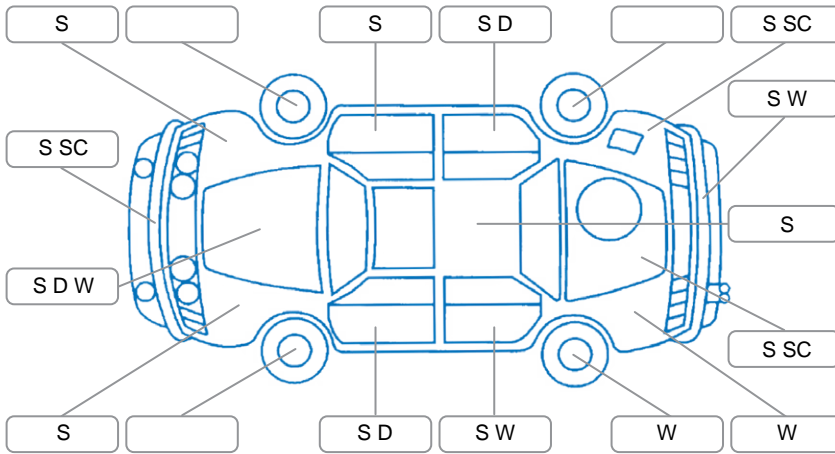

Report ID:	28,117,061	Version:	2
Created:	22 Apr 2026		

Make:	Suzuki	Model:	Swift
Body Style:	Hatchback	Year:	2012
Rego No.:	LUA964	Rego Expiry:	15 May 2026
WoF Expiry:	10 Feb 2027	Odometer:	88,893 Kms
Good No.:	28117061	VIN:	7AT0GK0CX14206688
Next Service:	90,000km	Service History:	No

Key
 S = Scratch R = Rust C = Crack * = Decals W = Significant scuffs
 D = Dent PT = Paint defect P = Pin dent SC = Stone Chips

Note: some defects and blemishes may not be displayed in the diagram

Body Inspection Comments

Conditions During Body Inspection: Dry

Under Carriage and Under Bonnet Inspection Comments

Front wheel drive

Interior Comments

Seats:	Good
Carpets:	Good
Panels:	Good
Dashboard:	Good

General Comments

Road Conditions During Test Drive	Dry		
Engine Timing Mechanism	Timing Chain		
Evidence of Cam Belt Replacement	<input type="checkbox"/> Yes	<input type="checkbox"/> No	Kms
Inspected by:	Rowan Fey		
Published by:	Gabriel Peixoto		
Inspection Date:	14 Apr 2026		