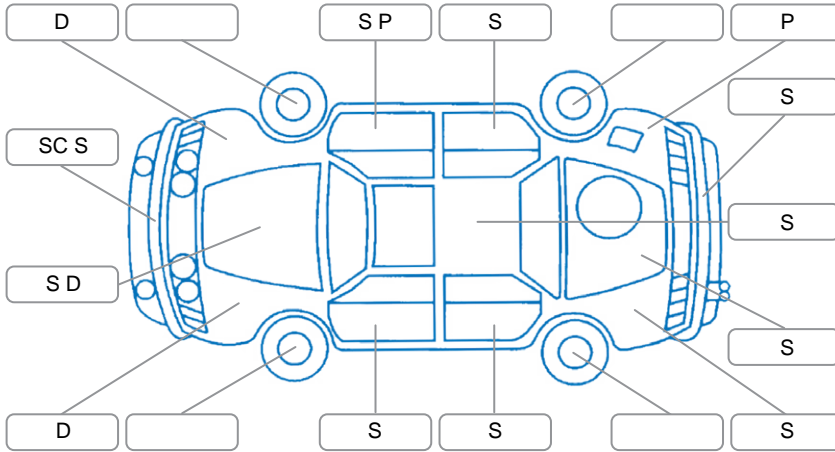

Make:	Nissan	Model:	X-Trail
Body Style:	Wagon	Year:	2010
Rego No.:	QKG200	Rego Expiry:	28 Nov 2026
WoF Expiry:	30 Apr 2027	Odometer:	216,917 Kms
Good No.:	28117057	VIN:	7AT0DH6LX21202689
Next Service:	227,000km	Service History:	No

**Key**

S = Scratch    R = Rust    C = Crack    \* = Decals    W = Significant scuffs  
 D = Dent    PT = Paint defect    P = Pin dent    SC = Stone Chips

Note: some defects and blemishes may not be displayed in the diagram