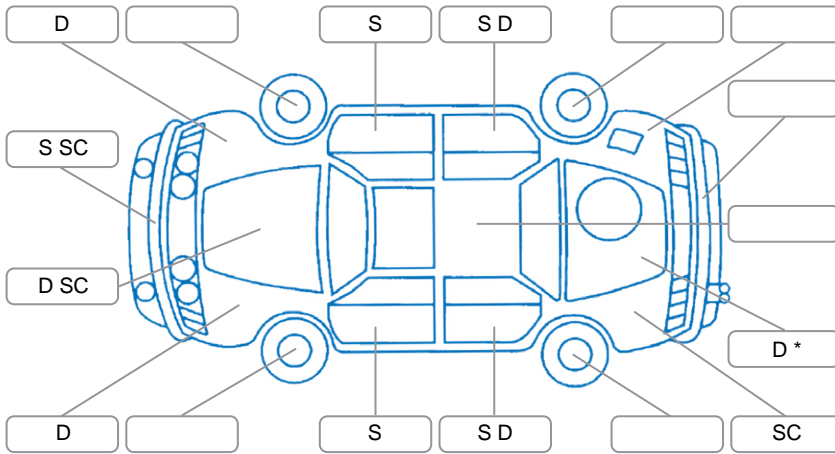

Report ID:	28,117,026	Version:	1
Created:	29 Apr 2026		

Make:	Mazda	Model:	Bt-50
Body Style:	Utility	Year:	2017
Rego No.:	LAQ648	Rego Expiry:	12 May 2026
WoF Expiry:	27 Nov 2026	Odometer:	239,542 Kms
Good No.:	28117026	VIN:	MMOUR0YG100723046
Next Service:	249500	Service History:	Yes

### Key

S = Scratch    R = Rust    C = Crack    \* = Decals    W = Significant scuffs  
 D = Dent    PT = Paint defect    P = Pin dent    SC = Stone Chips

Note: some defects and blemishes may not be displayed in the diagram