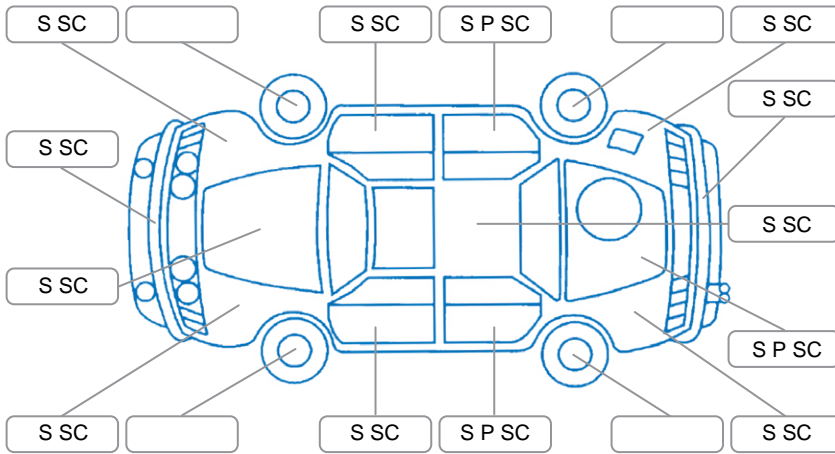

Report ID:	28,116,935	Version:	2
Created:	24 Apr 2026		

Make:	Holden	Model:	Colorado
Body Style:	Utility	Year:	2019
Rego No.:	LYL884	Rego Expiry:	23 Jan 2027
WoF Expiry:	13 Mar 2027	Odometer:	251,203 Kms
Good No.:	28116935	VIN:	MMU148LK0KH633630
Next Service:	due	Service History:	Yes

Key
 S = Scratch R = Rust C = Crack * = Decals W = Significant scuffs
 D = Dent PT = Paint defect P = Pin dent SC = Stone Chips

Note: some defects and blemishes may not be displayed in the diagram

Body Inspection Comments

Tyre pressure sensor light on

Conditions During Body Inspection

Dry

Under Carriage and Under Bonnet Inspection Comments

2wd/

Interior Comments

Seats:	Average
Carpets:	Average
Panels:	Average
Dashboard:	Average