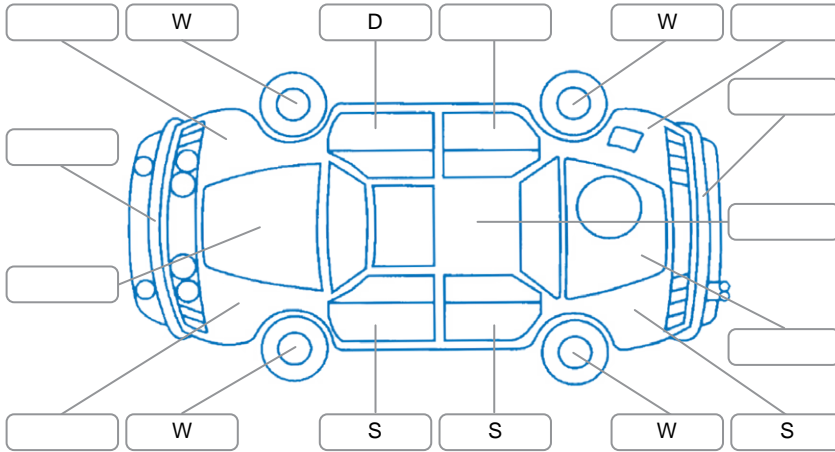

Report ID:	28,116,838	Version:	1
Created:	21 Apr 2026		

Make:	Toyota	Model:	C-HR
Body Style:	SUV	Year:	2018
Rego No.:	LKP985	Rego Expiry:	26 Jun 2026
WoF Expiry:	06 Jan 2027	Odometer:	80,688 Kms
Good No.:	28116838	VIN:	JTNKY3BX301003851
Next Service:	85,000 kms	Service History:	Yes

Key
 S = Scratch R = Rust C = Crack * = Decals W = Significant scuffs
 D = Dent PT = Paint defect P = Pin dent SC = Stone Chips

Note: some defects and blemishes may not be displayed in the diagram

Body Inspection Comments