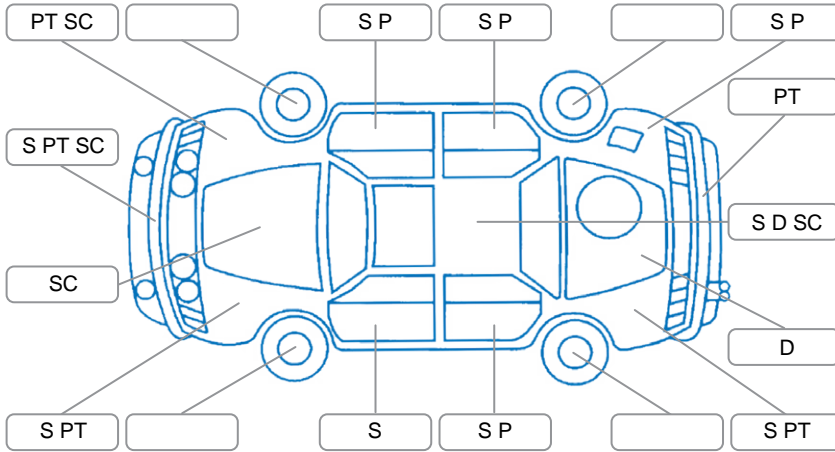

Report ID:	28,116,715	Version:	1
Created:	14 Apr 2026		

Make:	Toyota	Model:	Camry
Body Style:	Sedan	Year:	2003
Rego No.:	BKF181	Rego Expiry:	16 Mar 2026
WoF Expiry:	20 May 2026	Odometer:	210,588 Kms
Good No.:	28116715	VIN:	6T153BK360X023524
Next Service:		Service History:	No

Key

S = Scratch R = Rust C = Crack * = Decals W = Significant scuffs
 D = Dent PT = Paint defect P = Pin dent SC = Stone Chips

Note: some defects and blemishes may not be displayed in the diagram

Body Inspection Comments

Dash Radio surround Broken , W/Screen Crack middle & Right side outer .

Conditions During Body Inspection

Dry

Under Carriage and Under Bonnet Inspection Comments

Oil leak lower engine Area & oil seepage upper, surface rust on under body of Vehicle.

Interior Comments

Seats:	Average
Carpets:	Average
Panels:	Average
Dashboard:	Average

General Comments

Air Flow in vents slow ,

Road Conditions During Test Drive

Dry

Engine Timing Mechanism

Timing Chain