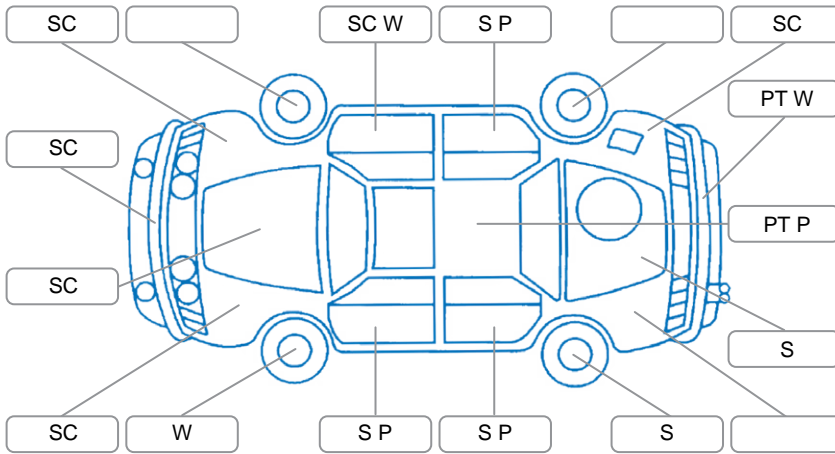

Report ID:	28,116,677	Version:	3
Created:	18 Apr 2026		

Make:	Toyota	Model:	Camry
Body Style:	Sedan	Year:	2016
Rego No.:	KES196	Rego Expiry:	07 Oct 2026
WoF Expiry:	01 May 2027	Odometer:	168,437 Kms
Good No.:	28116677	VIN:	6T1BF3FK90X102731
Next Service:	178,000 Kms	Service History:	Yes

**Key**

S = Scratch    R = Rust    C = Crack    \* = Decals    W = Significant scuffs  
 D = Dent    PT = Paint defect    P = Pin dent    SC = Stone Chips

Note: some defects and blemishes may not be displayed in the diagram