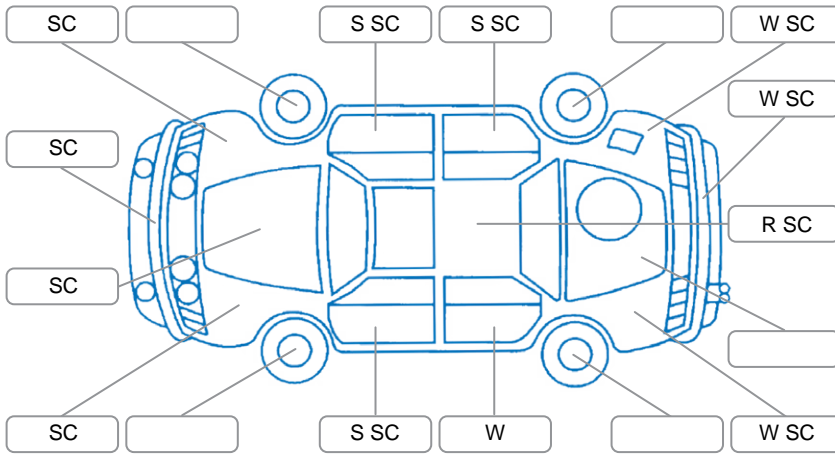

Report ID:	28,116,654	Version:	2
Created:	23 Apr 2026		

Make:	Nissan	Model:	Navara
Body Style:	Utility	Year:	2015
Rego No.:	JLH441	Rego Expiry:	25 Feb 2027
WoF Expiry:	03 Dec 2026	Odometer:	305,995 Kms
Good No.:	28116654	VIN:	MNTCB2D23A0000821
Next Service:	309,000	Service History:	Yes

### Key

S = Scratch    R = Rust    C = Crack    \* = Decals    W = Significant scuffs  
 D = Dent    PT = Paint defect    P = Pin dent    SC = Stone Chips

Note: some defects and blemishes may not be displayed in the diagram