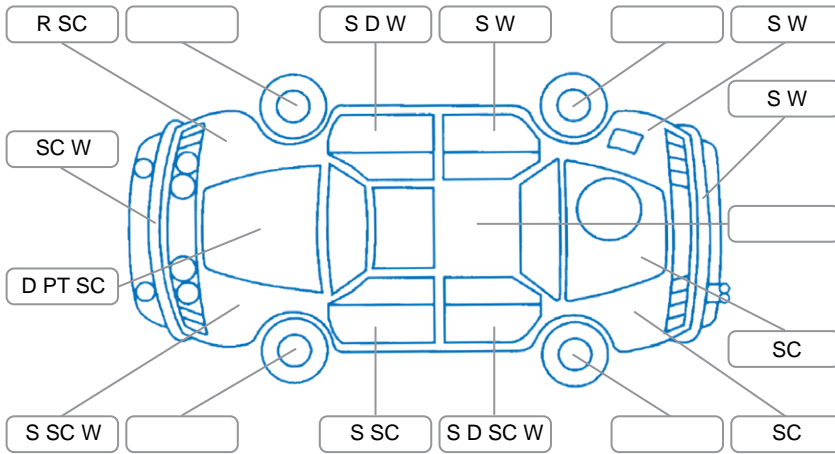

Report ID:	28,116,631	Version:	3
Created:	28 Apr 2026		

Make:	Toyota	Model:	Rav4
Body Style:	SUV	Year:	2007
Rego No.:	EEW130	Rego Expiry:	18 Aug 2026
WoF Expiry:	30 Apr 2027	Odometer:	228,350 Kms
Good No.:	28116631	VIN:	JTMBD31V705138548
Next Service:	238,350	Service History:	Yes

Key

S = Scratch R = Rust C = Crack * = Decals W = Significant scuffs
 D = Dent PT = Paint defect P = Pin dent SC = Stone Chips

Note: some defects and blemishes may not be displayed in the diagram

Body Inspection Comments

Areas of minor paint fade on vehicle

Conditions During Body Inspection

Dry

Under Carriage and Under Bonnet Inspection Comments

Interior Comments

Seats:	Average
Carpets:	drivers footrest worn.
Panels:	Average
Dashboard:	Average