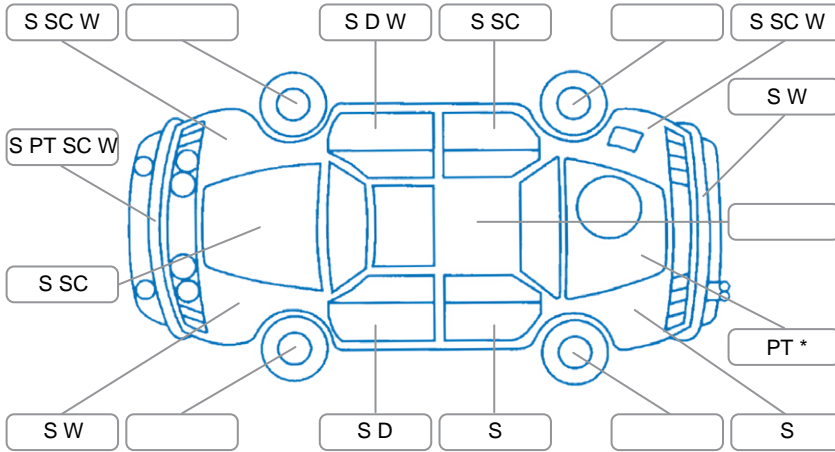

Report ID:	28,116,612	Version:	1
Created:	29 Apr 2026		

Make:	Great Wall	Model:	X240
Body Style:	SUV	Year:	2014
Rego No.:	HLJ652	Rego Expiry:	25 Jun 2026
WoF Expiry:	25 Jun 2026	Odometer:	288,070 Kms
Good No.:	28116612	VIN:	LGWFF3A53DB676366
Next Service:	256,500	Service History:	No

**Key**

S = Scratch    R = Rust    C = Crack    \* = Decals    W = Significant scuffs  
 D = Dent    PT = Paint defect    P = Pin dent    SC = Stone Chips

Note: some defects and blemishes may not be displayed in the diagram

**Body Inspection Comments**

Headlights faded. Front bumper has paint fade. RR and RF tyre worn on inner edge.

Conditions During Body Inspection

Dry

**Under Carriage and Under Bonnet Inspection Comments**