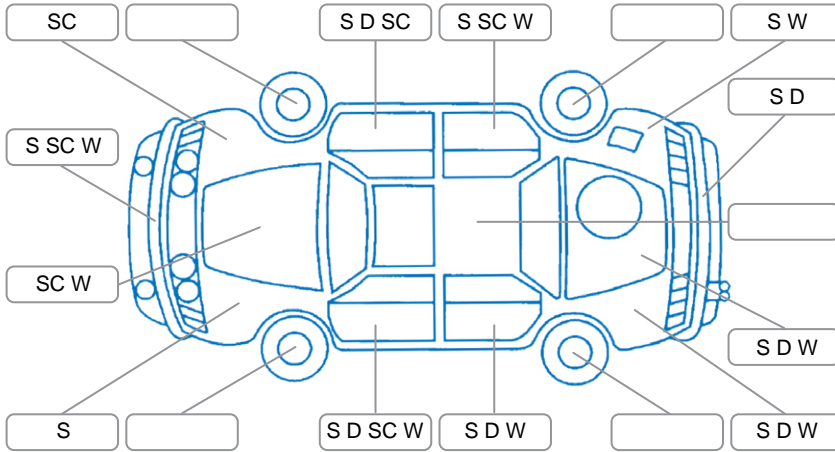

Report ID:	28,116,608	Version:	1
Created:	23 Apr 2026		

Make:	Toyota	Model:	Hilux
Body Style:	Utility	Year:	2017
Rego No.:	RQP668	Rego Expiry:	25 May 2026
WoF Expiry:	13 Mar 2027	Odometer:	189,894 Kms
Good No.:	28116608	VIN:	MROJA3CD700090248
Next Service:	202,000	Service History:	Yes

Key

S = Scratch R = Rust C = Crack * = Decals W = Significant scuffs
 D = Dent PT = Paint defect P = Pin dent SC = Stone Chips

Note: some defects and blemishes may not be displayed in the diagram

Body Inspection Comments

Paint removed on rear bumper from dent.

Conditions During Body Inspection

Wet

Under Carriage and Under Bonnet Inspection Comments

Interior Comments

Seats:	Average
Carpets:	ware patch drivers footwell.
Panels:	scuffs.
Dashboard:	scuffs on glovebox.