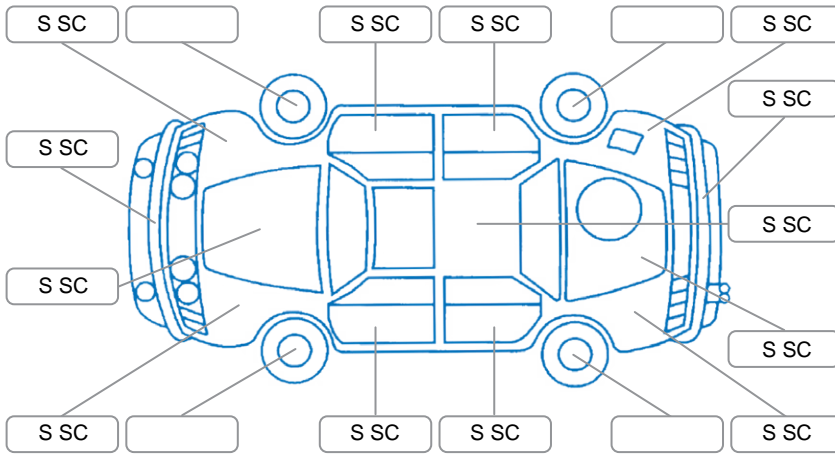

Report ID:	28,116,575	Version:	1
Created:	17 Apr 2026		

Make:	Holden	Model:	Trax
Body Style:	SUV	Year:	2019
Rego No.:	MQF355	Rego Expiry:	23 May 2026
WoF Expiry:	24 Feb 2027	Odometer:	136,797 Kms
Good No.:	28116575	VIN:	KL3BA7689LB067940
Next Service:	146801	Service History:	No

Key

S = Scratch R = Rust C = Crack * = Decals W = Significant scuffs
 D = Dent PT = Paint defect P = Pin dent SC = Stone Chips

Note: some defects and blemishes may not be displayed in the diagram

Body Inspection Comments

Minor windscreen stonechips
 Front right wing mirror indicator cracked

Conditions During Body Inspection Wet

Under Carriage and Under Bonnet Inspection Comments

Front wheel drive

Interior Comments

Seats:	Good
Carpets:	Good
Panels:	Good
Dashboard:	Good