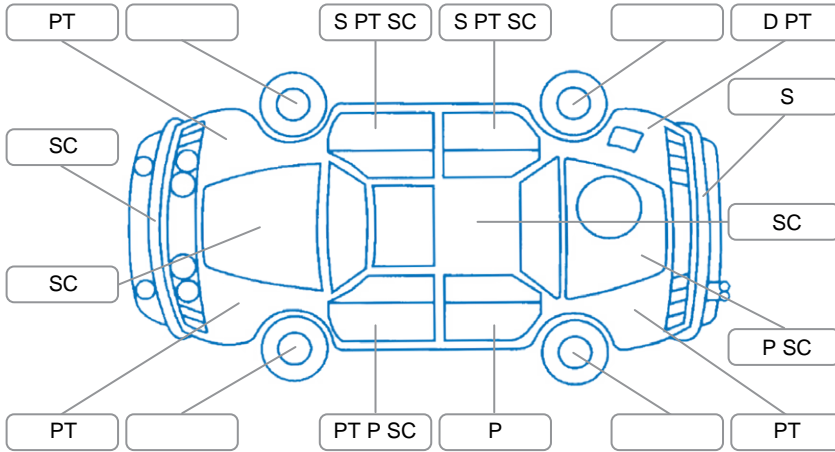

Report ID:	28,116,568	Version:	3
Created:	14 Apr 2026		

Make:	Toyota	Model:	Hilux
Body Style:	Utility	Year:	2017
Rego No.:	KGZ349	Rego Expiry:	26 Jan 2027
WoF Expiry:	28 Apr 2027	Odometer:	200,470 Kms
Good No.:	28116568	VIN:	MROJA3CDX00095069
Next Service:	205891 Kms	Service History:	No

**Key**

S = Scratch    R = Rust    C = Crack    \* = Decals    W = Significant scuffs  
 D = Dent    PT = Paint defect    P = Pin dent    SC = Stone Chips

Note: some defects and blemishes may not be displayed in the diagram