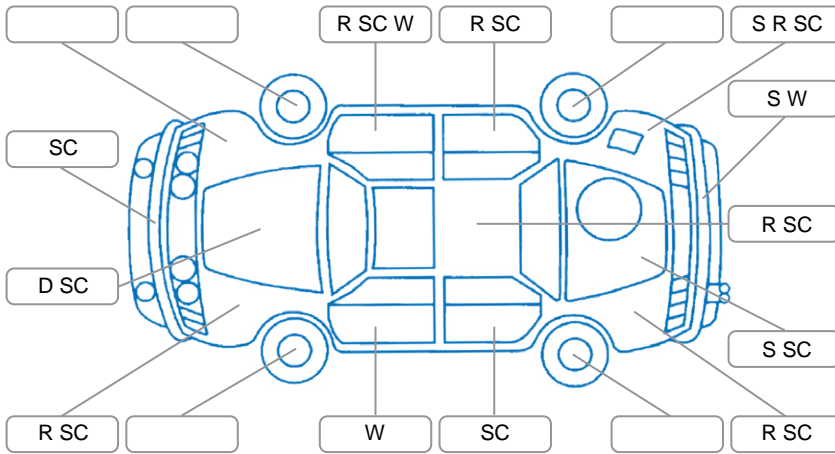

Report ID:	28,116,552	Version:	1
Created:	29 Apr 2026		

Make:	Ssangyong	Model:	Actyon Sport
Body Style:	Utility	Year:	2012
Rego No.:	GNW790	Rego Expiry:	09 Jul 2026
WoF Expiry:		Odometer:	285,094 Kms
Good No.:	28116552	VIN:	KPADA1ETSCP140334
Next Service:	290,000	Service History:	Yes

Key

S = Scratch R = Rust C = Crack * = Decals W = Significant scuffs
 D = Dent PT = Paint defect P = Pin dent SC = Stone Chips

Note: some defects and blemishes may not be displayed in the diagram

Body Inspection Comments

Fuel flap poor fit. Jacking equipment incomplete. Past decal outlines still visible. Paint peeled off front exterior door handles.

Conditions During Body Inspection Wet

Under Carriage and Under Bonnet Inspection Comments

Interior Comments

Seats:	Poor, drivers taped
Carpets:	Average
Panels:	Poor
Dashboard:	Average

General Comments

Slow to start. Reversing camera blurry. Gear knob cracked.

Road Conditions During Test Drive	Wet
Engine Timing Mechanism	Timing Chain
Evidence of Cam Belt Replacement	<input type="checkbox"/> Yes <input type="checkbox"/> No Kms
Inspected by:	Finlay Lemmens
Published by:	Saxon Ewen
Inspection Date:	15 Apr 2026