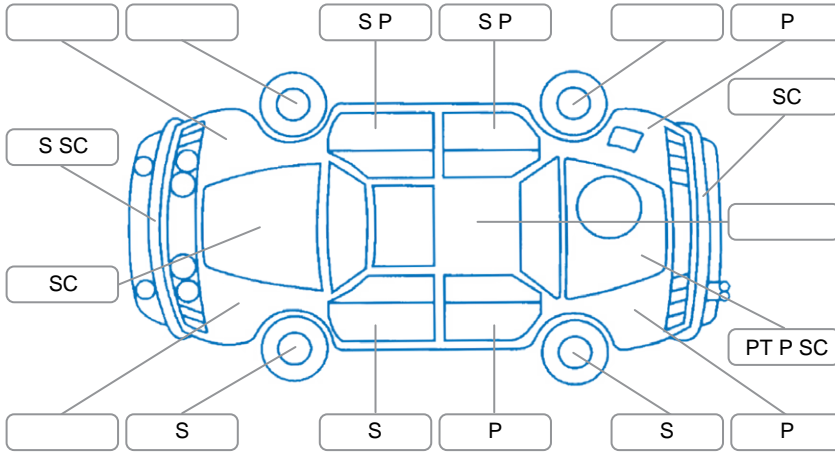

Report ID:	28,116,069	Version:	4
Created:	20 Apr 2026		

Make:	Hyundai	Model:	I30
Body Style:	Wagon	Year:	2013
Rego No.:	GSL914	Rego Expiry:	02 Jul 2026
WoF Expiry:	16 Oct 2026	Odometer:	324,855 Kms
Good No.:	28116069	VIN:	TMAD281UMEJ017598
Next Service:	334,858kms	Service History:	No

**Key**

S = Scratch    R = Rust    C = Crack    \* = Decals    W = Significant scuffs  
D = Dent    PT = Paint defect    P = Pin dent    SC = Stone Chips

Note: some defects and blemishes may not be displayed in the diagram

**Body Inspection Comments**

Rear parking sensor missing.

Conditions During Body Inspection

Wet

**Under Carriage and Under Bonnet Inspection Comments**

**Interior Comments**

Seats:	Good
Carpets:	Good
Panels:	Good
Dashboard:	Steering wheel worn.