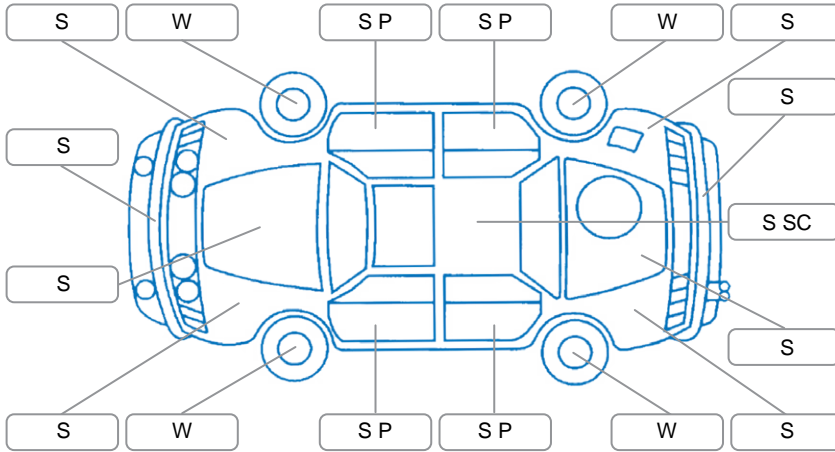

Report ID:	28,116,053	Version:	1
Created:	14 Apr 2026		

Make:	Holden	Model:	Equinox
Body Style:	SUV	Year:	2020
Rego No.:	NEM628	Rego Expiry:	02 Dec 2026
WoF Expiry:	26 Nov 2026	Odometer:	212,453 Kms
Good No.:	28116053	VIN:	3G0AX7EX9LS705310
Next Service:	215000	Service History:	No

Key
 S = Scratch R = Rust C = Crack * = Decals W = Significant scuffs
 D = Dent PT = Paint defect P = Pin dent SC = Stone Chips

Note: some defects and blemishes may not be displayed in the diagram

Body Inspection Comments