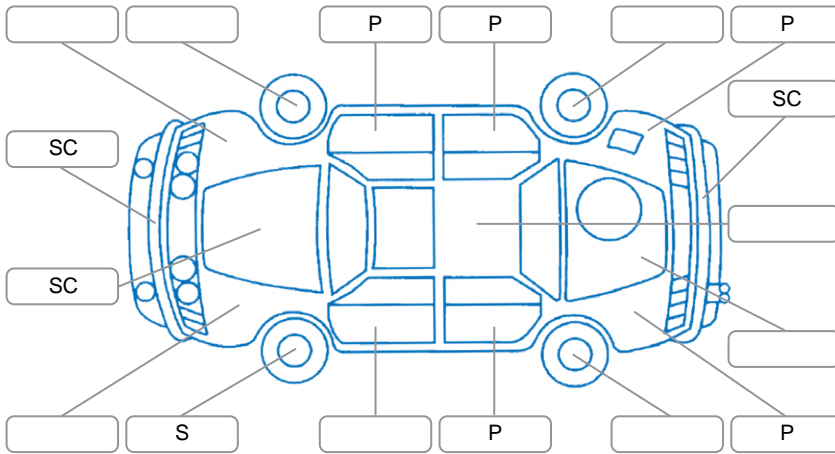

Report ID:	28,115,925	Version:	2
Created:	24 Apr 2026		

Make:	Toyota	Model:	Wish
Body Style:	Wagon	Year:	2010
Rego No.:	NSP236	Rego Expiry:	21 Jun 2026
WoF Expiry:	08 May 2027	Odometer:	139,138 Kms
Good No.:	28115925	VIN:	7AT0H64BX21083426
Next Service:	149,139kms	Service History:	No

Key
 S = Scratch R = Rust C = Crack * = Decals W = Significant scuffs
 D = Dent PT = Paint defect P = Pin dent SC = Stone Chips

Note: some defects and blemishes may not be displayed in the diagram

Body Inspection Comments

Conditions During Body Inspection: Dry

Under Carriage and Under Bonnet Inspection Comments

Interior Comments

Seats:	Good
Carpets:	Good
Panels:	Good
Dashboard:	Good

General Comments

Road Conditions During Test Drive	Dry
Engine Timing Mechanism	Timing Chain
Evidence of Cam Belt Replacement	<input type="checkbox"/> Yes <input type="checkbox"/> No Kms
Inspected by:	LukaAjitvan Woerden
Published by:	Cody O'Neill
Inspection Date:	22 Apr 2026