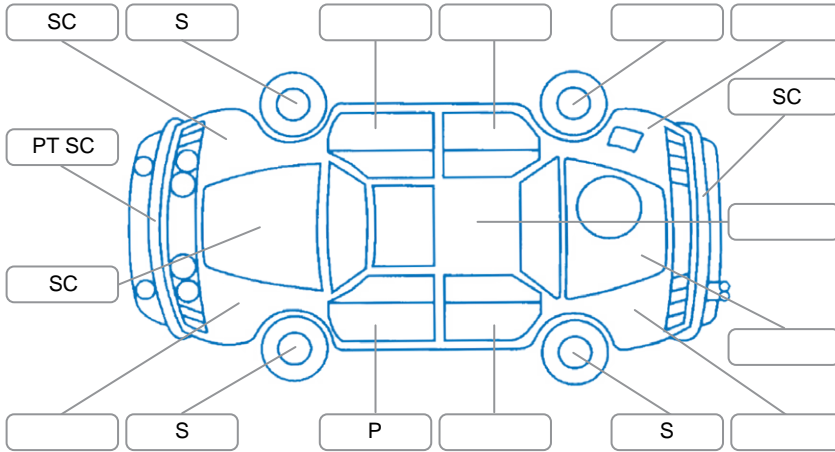

Report ID:	28,115,669	Version:	2
Created:	17 Apr 2026		

Make:	Holden	Model:	Cruze
Body Style:	Hatchback	Year:	2016
Rego No.:	KBD719	Rego Expiry:	14 Jul 2026
WoF Expiry:	05 Sep 2026	Odometer:	106,892 Kms
Good No.:	28115669	VIN:	6G1PD6EMXGL240100
Next Service:	118,000kms	Service History:	Yes

Key

S = Scratch R = Rust C = Crack * = Decals W = Significant scuffs
 D = Dent PT = Paint defect P = Pin dent SC = Stone Chips

Note: some defects and blemishes may not be displayed in the diagram

Body Inspection Comments

Conditions During Body Inspection: Dry

Under Carriage and Under Bonnet Inspection Comments

Interior Comments

Seats:	Good
Carpets:	Good
Panels:	Good
Dashboard:	Good

General Comments

One key remote damaged.

Road Conditions During Test Drive	Dry	
Engine Timing Mechanism	Timing Chain	
Evidence of Cam Belt Replacement	<input type="checkbox"/> Yes <input type="checkbox"/> No	Kms
Inspected by:	LukaAjitvan Woerden	
Published by:	Kate Gibson	
Inspection Date:	14 Apr 2026	