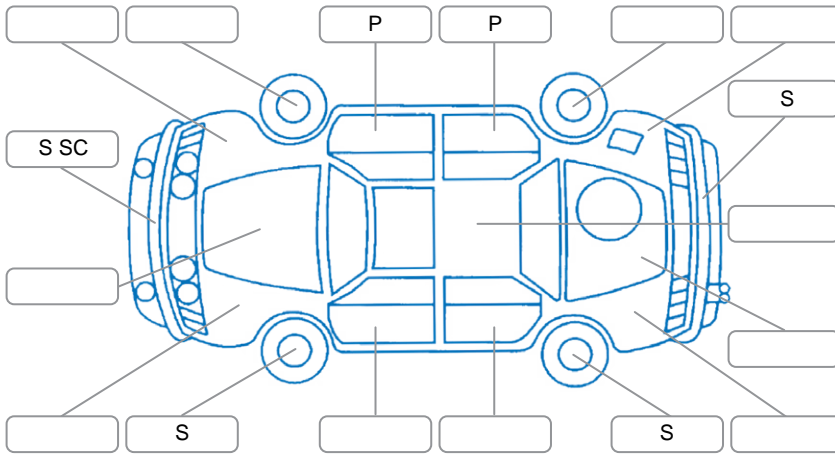

**Key**  
 S = Scratch    R = Rust    C = Crack    \* = Decals    W = Significant scuffs  
 D = Dent    PT = Paint defect    P = Pin dent    SC = Stone Chips

Note: some defects and blemishes may not be displayed in the diagram

### Body Inspection Comments

Right front door interior seal torn.  
 Drivers door shut scratched and has pin dents.  
 Has tyre inflation kit instead of spare wheel.

Conditions During Body Inspection    Dry