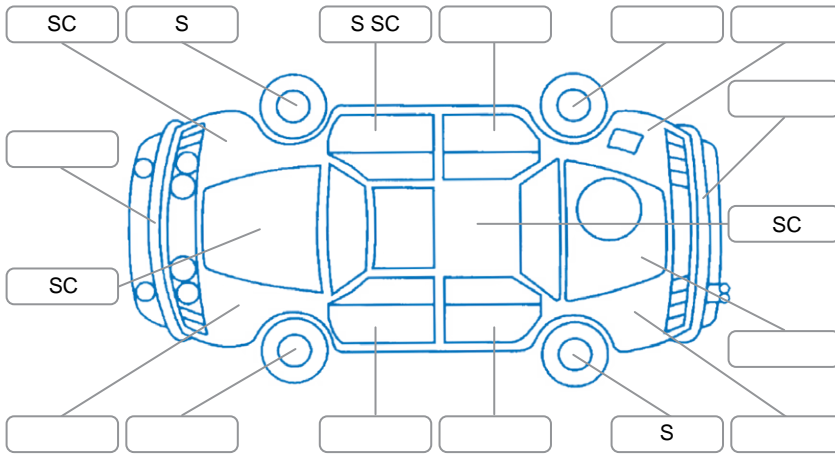

Report ID:	28,115,607	Version:	2
Created:	01 May 2026		

Make:	Mitsubishi	Model:	Eclipse Cross
Body Style:	SUV	Year:	2018
Rego No.:	LTT224	Rego Expiry:	14 May 2026
WoF Expiry:	04 May 2027	Odometer:	107,078 Kms
Good No.:	28115607	VIN:	JMFXTGK1WJZ010451
Next Service:	117, 221 Kms	Service History:	No

Key
 S = Scratch R = Rust C = Crack * = Decals W = Significant scuffs
 D = Dent PT = Paint defect P = Pin dent SC = Stone Chips

Note: some defects and blemishes may not be displayed in the diagram

Body Inspection Comments