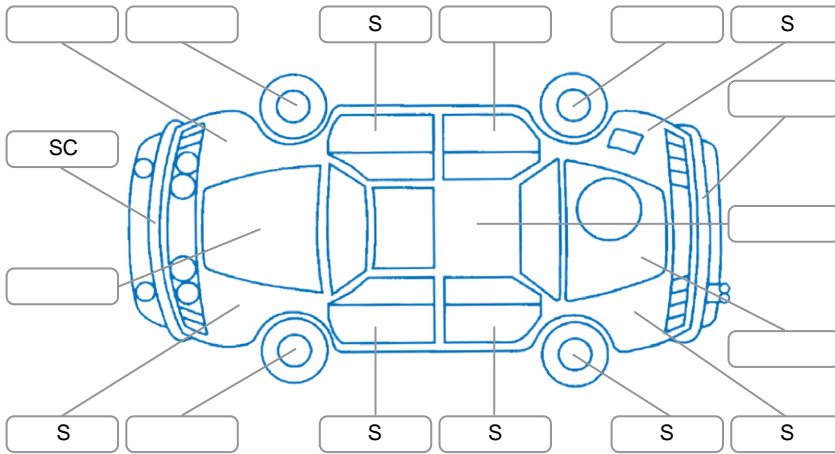

Report ID:	28,115,567	Version:	1
Created:	14 Apr 2026		

Make:	Toyota	Model:	Rav4
Body Style:	SUV	Year:	2022
Rego No.:	PEU796	Rego Expiry:	05 Jul 2026
WoF Expiry:	06 Apr 2027	Odometer:	54,828 Kms
Good No.:	28115567	VIN:	JTMZ43FV60D118367
Next Service:	67000	Service History:	Yes

Key

S = Scratch R = Rust C = Crack * = Decals W = Significant scuffs
 D = Dent PT = Paint defect P = Pin dent SC = Stone Chips

Note: some defects and blemishes may not be displayed in the diagram

Body Inspection Comments

Conditions During Body Inspection

Wet

Under Carriage and Under Bonnet Inspection Comments

Interior Comments

Seats:	Good
Carpets:	Good
Panels:	Good
Dashboard:	Good

General Comments

Road Conditions During Test Drive	Wet
Engine Timing Mechanism	Timing Chain
Evidence of Cam Belt Replacement	<input type="checkbox"/> Yes <input type="checkbox"/> No Kms