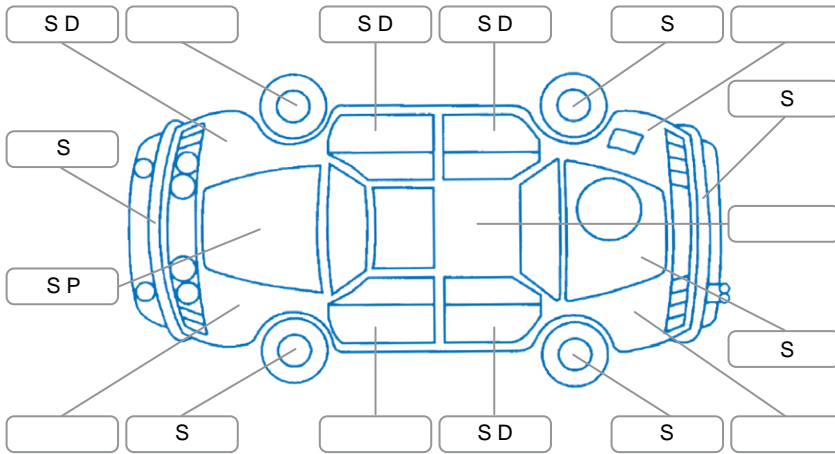

Report ID:	28,115,522	Version:	3
Created:	23 Apr 2026		

Make:	Mazda	Model:	Demio
Body Style:	Hatchback	Year:	2010
Rego No.:	LTB37	Rego Expiry:	06 May 2026
WoF Expiry:	05 Nov 2026	Odometer:	97,872 Kms
Good No.:	28115522	VIN:	7AT0C12HX18287846
Next Service:	103000	Service History:	No

**Key**  
 S = Scratch    R = Rust    C = Crack    \* = Decals    W = Significant scuffs  
 D = Dent    PT = Paint defect    P = Pin dent    SC = Stone Chips

Note: some defects and blemishes may not be displayed in the diagram