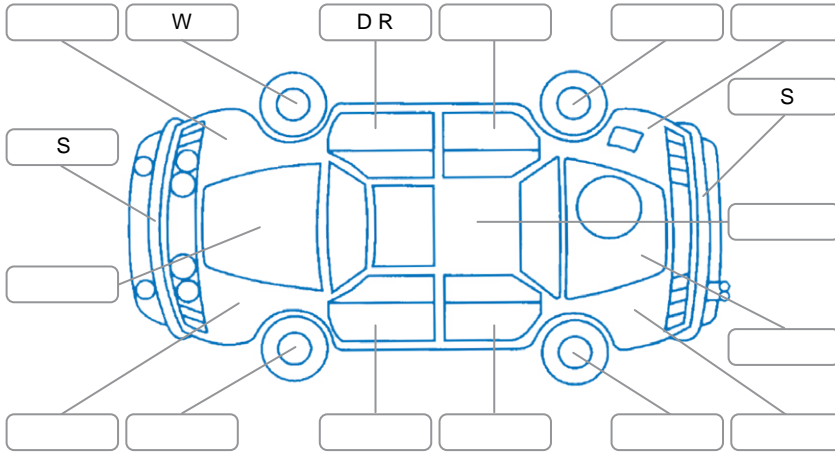

Report ID:	28,115,431	Version:	1
Created:	15 Apr 2026		

Make:	Toyota	Model:	Highlander
Body Style:	SUV	Year:	2021
Rego No.:	NYW181	Rego Expiry:	08 Nov 2026
WoF Expiry:	18 Dec 2026	Odometer:	262,423 Kms
Good No.:	28115431	VIN:	5TDLB3CH90S063122
Next Service:	261,000 kms	Service History:	Yes

Key

S = Scratch R = Rust C = Crack * = Decals W = Significant scuffs
 D = Dent PT = Paint defect P = Pin dent SC = Stone Chips

Note: some defects and blemishes may not be displayed in the diagram

Body Inspection Comments