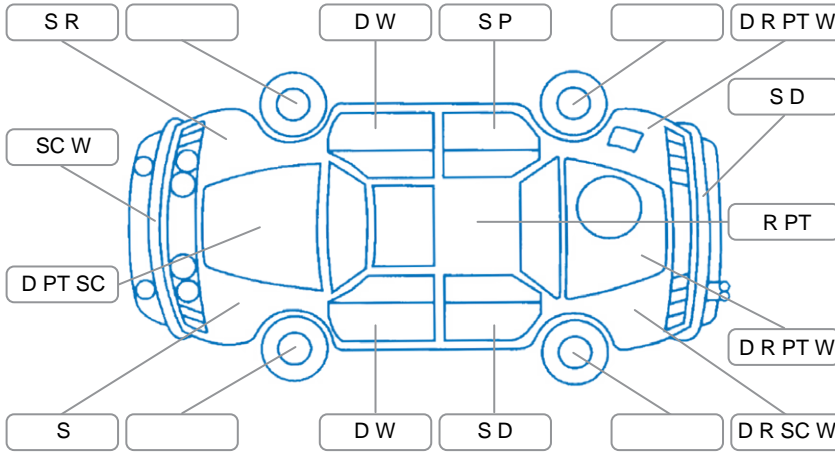

Report ID:	28,115,420	Version:	1
Created:	15 Apr 2026		

Make:	Nissan	Model:	Navara
Body Style:	Utility	Year:	2011
Rego No.:	GCL313	Rego Expiry:	18 Aug 2026
WoF Expiry:	19 Feb 2027	Odometer:	258,804 Kms
Good No.:	28115420	VIN:	MNTVCUD40A0019125
Next Service:	no sticker	Service History:	No

**Key**

S = Scratch    R = Rust    C = Crack    \* = Decals    W = Significant scuffs  
 D = Dent    PT = Paint defect    P = Pin dent    SC = Stone Chips

Note: some defects and blemishes may not be displayed in the diagram

**Body Inspection Comments**

Poor paint conditions  
 Left sill dented

Conditions During Body Inspection

Dry

**Under Carriage and Under Bonnet Inspection Comments**

Gear oil leak from transfer case  
 Underbody surface rust