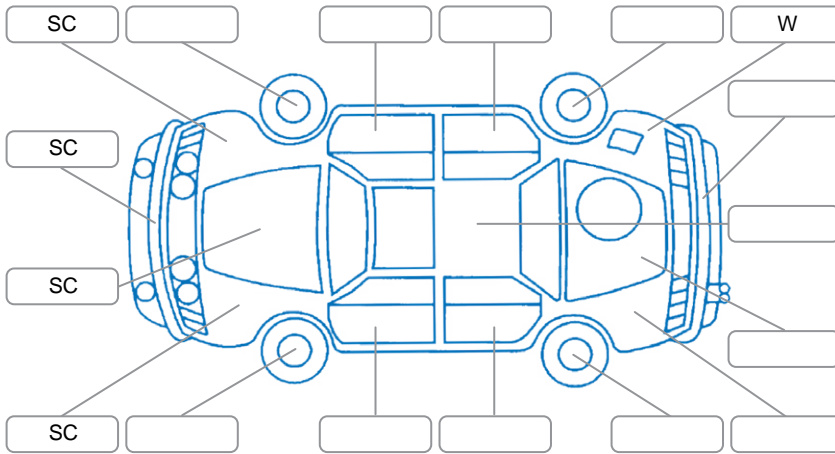

Report ID:	28,115,386	Version:	2
Created:	17 Apr 2026		

Make:	Toyota	Model:	Aqua
Body Style:	Hatchback	Year:	2016
Rego No.:	PDY880	Rego Expiry:	23 Sep 2026
WoF Expiry:	01 May 2027	Odometer:	170,103 Kms
Good No.:	28115386	VIN:	7AT0H65YX22562432
Next Service:	30/1/27 or 178000km	Service History:	No

**Key**  
 S = Scratch    R = Rust    C = Crack    \* = Decals    W = Significant scuffs  
 D = Dent    PT = Paint defect    P = Pin dent    SC = Stone Chips

Note: some defects and blemishes may not be displayed in the diagram