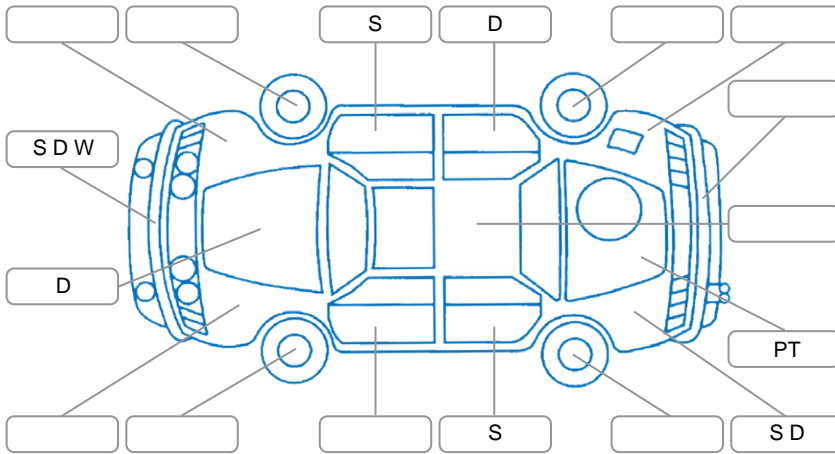

Report ID:	28,115,291	Version:	1
Created:	14 Apr 2026		

Make:	Toyota	Model:	Aqua
Body Style:	Hatchback	Year:	2013
Rego No.:	QBY671	Rego Expiry:	01 Jun 2026
WoF Expiry:	05 Mar 2026	Odometer:	182,373 Kms
Good No.:	28115291	VIN:	7AT0H65YX22166767
Next Service:	169,000 kms	Service History:	No

Key
 S = Scratch R = Rust C = Crack * = Decals W = Significant scuffs
 D = Dent PT = Paint defect P = Pin dent SC = Stone Chips

Note: some defects and blemishes may not be displayed in the diagram

Body Inspection Comments

General Comments

Middle console box cover torn, r head light not working,

Road Conditions During Test Drive Wet

Engine Timing Mechanism Timing Chain

Evidence of Cam Belt Replacement Yes No Kms

Inspected by: Marlon Espena