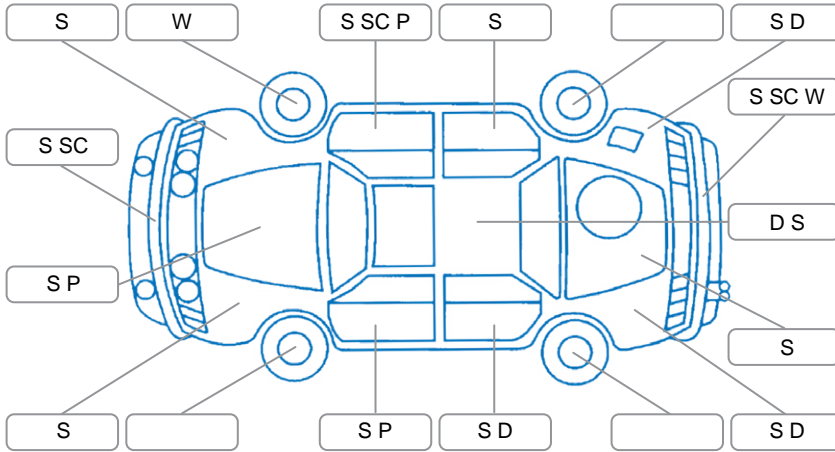

Report ID:	28,115,270	Version:	3
Created:	28 Apr 2026		

Make:	Mitsubishi	Model:	Pajero Sport
Body Style:	SUV	Year:	2021
Rego No.:	NSD18	Rego Expiry:	26 Aug 2026
WoF Expiry:	24 Oct 2026	Odometer:	179,112 Kms
Good No.:	28115270	VIN:	MMAGUKS10MH007211
Next Service:	182000	Service History:	Yes

Key

S = Scratch R = Rust C = Crack * = Decals W = Significant scuffs
 D = Dent PT = Paint defect P = Pin dent SC = Stone Chips

Note: some defects and blemishes may not be displayed in the diagram

Body Inspection Comments

Windscreen stone chip inside and outside cva, roof rack keys missing,

Conditions During Body Inspection

Under Carriage and Under Bonnet Inspection Comments

Rear drive shaft leak, engine oil leak, left front tyre edge worn, rear tyres low,