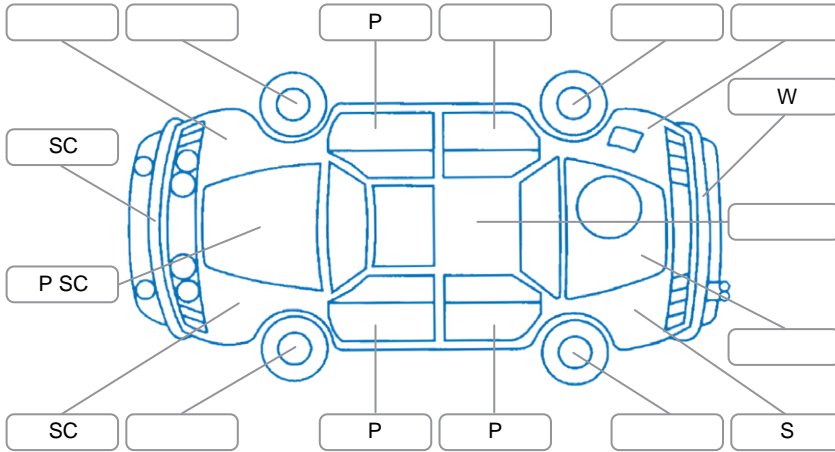

Report ID:	28,115,215	Version:	2
Created:	23 Apr 2026		

Make:	Ford	Model:	Kuga
Body Style:	SUV	Year:	2015
Rego No.:	JGW665	Rego Expiry:	23 Aug 2026
WoF Expiry:	18 Jul 2026	Odometer:	254,429 Kms
Good No.:	28115215	VIN:	WF0AXXWPMAFE78891
Next Service:	255000	Service History:	No

Key

S = Scratch R = Rust C = Crack * = Decals W = Significant scuffs
 D = Dent PT = Paint defect P = Pin dent SC = Stone Chips

Note: some defects and blemishes may not be displayed in the diagram

Body Inspection Comments

Conditions During Body Inspection: Dry

Under Carriage and Under Bonnet Inspection Comments

Interior Comments

Seats:	Good
Carpets:	Good
Panels:	Good
Dashboard:	Good

General Comments

Road Conditions During Test Drive	Dry	
Engine Timing Mechanism	Timing Chain	
Evidence of Cam Belt Replacement	<input type="checkbox"/> Yes <input type="checkbox"/> No	Kms
Inspected by:	Alana Saunders	
Published by:	Alana Saunders	
Inspection Date:	23 Apr 2026	