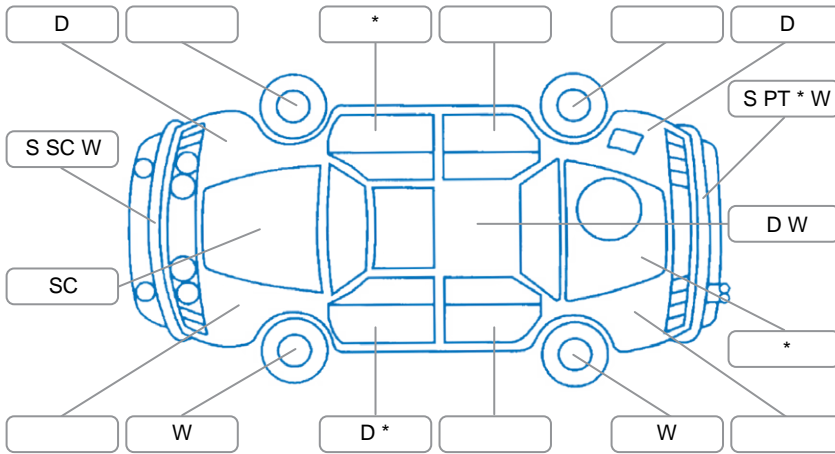

Report ID:	28,115,178	Version:	3
Created:	23 Apr 2026		

Make:	Toyota	Model:	Corolla
Body Style:	Hatchback	Year:	2019
Rego No.:	MLW956	Rego Expiry:	11 May 2026
WoF Expiry:	07 Nov 2026	Odometer:	102,842 Kms
Good No.:	28115178	VIN:	JTNK93BEX03011509
Next Service:	109747	Service History:	Yes

**Key**  
 S = Scratch    R = Rust    C = Crack    \* = Decals    W = Significant scuffs  
 D = Dent    PT = Paint defect    P = Pin dent    SC = Stone Chips

Note: some defects and blemishes may not be displayed in the diagram