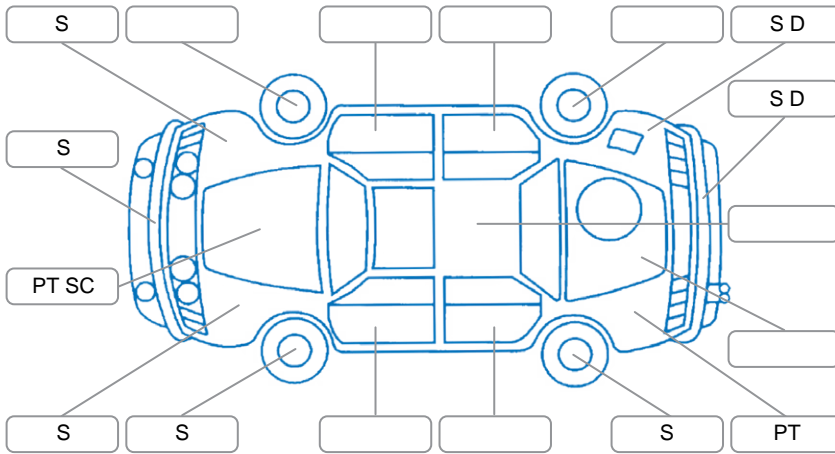

Report ID:	28,115,166	Version:	1
Created:	13 Apr 2026		

Make:	Toyota	Model:	Aqua
Body Style:	Hatchback	Year:	2014
Rego No.:	PSC824	Rego Expiry:	01 May 2026
WoF Expiry:	03 Apr 2026	Odometer:	199,846 Kms
Good No.:	28115166	VIN:	7AT0H65YX22283488
Next Service:	185000	Service History:	No

Key

S = Scratch R = Rust C = Crack * = Decals W = Significant scuffs
D = Dent PT = Paint defect P = Pin dent SC = Stone Chips

Note: some defects and blemishes may not be displayed in the diagram

Body Inspection Comments

Seats:	driver seat torn
Carpets:	driver side torn,
Panels:	Average
Dashboard:	Average

General Comments

Service overdue,

Road Conditions During Test Drive	Wet
Engine Timing Mechanism	Timing Chain
Evidence of Cam Belt Replacement	<input type="checkbox"/> Yes <input type="checkbox"/> No Kms
Inspected by:	Curshey Accad
Published by:	Curshey Accad
Inspection Date:	13 Apr 2026