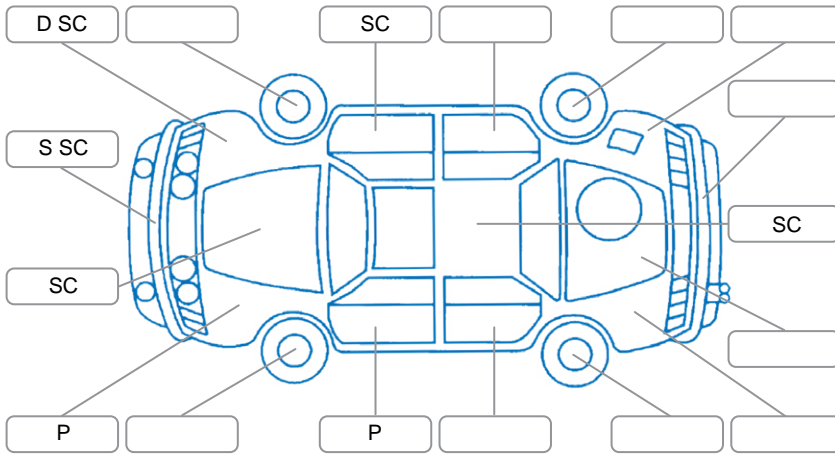

Report ID:	28,114,938	Version:	1
Created:	13 Apr 2026		

Make:	Toyota	Model:	Hilux
Body Style:	Utility	Year:	2014
Rego No.:	HMT836	Rego Expiry:	08 Jul 2026
WoF Expiry:	20 Oct 2026	Odometer:	190,570 Kms
Good No.:	28114938	VIN:	MR0DZ22G100027125
Next Service:	200400	Service History:	Yes

Key
 S = Scratch R = Rust C = Crack * = Decals W = Significant scuffs
 D = Dent PT = Paint defect P = Pin dent SC = Stone Chips

Note: some defects and blemishes may not be displayed in the diagram

Body Inspection Comments