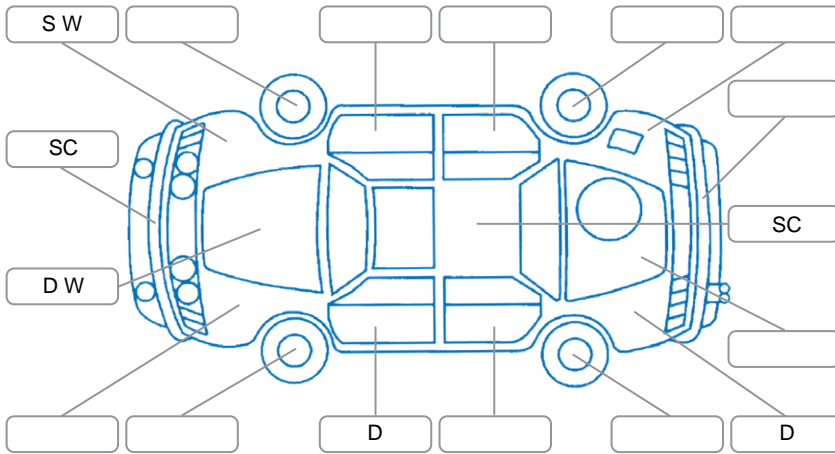

Report ID:	28,114,606	Version:	2
Created:	04 May 2026		

Make:	Ford	Model:	Ecosport
Body Style:	SUV	Year:	2016
Rego No.:	KDD150	Rego Expiry:	24 Aug 2026
WoF Expiry:	14 May 2027	Odometer:	131,430 Kms
Good No.:	28114606	VIN:	MAJBXXMRKBGD22966
Next Service:	146000	Service History:	Yes

Key

S = Scratch R = Rust C = Crack * = Decals W = Significant scuffs
 D = Dent PT = Paint defect P = Pin dent SC = Stone Chips

Note: some defects and blemishes may not be displayed in the diagram

Body Inspection Comments