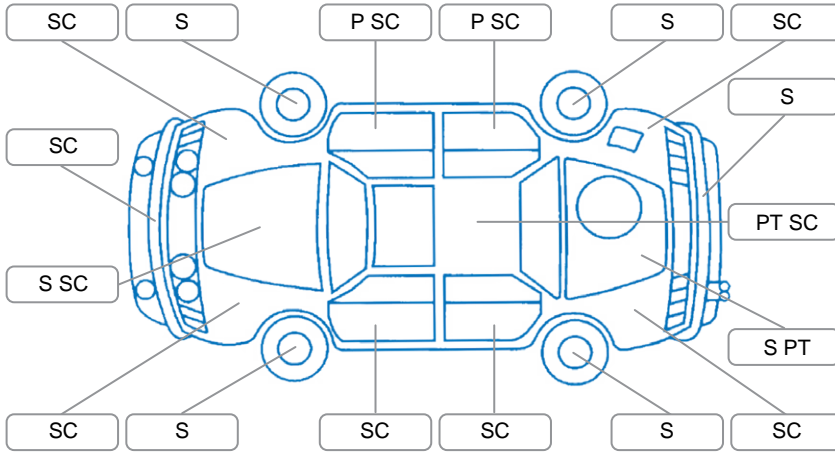

Report ID:	28,114,545	Version:	1
Created:	13 Apr 2026		

Make:	Honda	Model:	Crossroad
Body Style:	Wagon	Year:	2007
Rego No.:	LDC803	Rego Expiry:	08 Jul 2026
WoF Expiry:	02 Jul 2026	Odometer:	
Good No.:	28114545	VIN:	7AT08G76X17001840
Next Service:	174,000kms	Service History:	No

Key

S = Scratch R = Rust C = Crack * = Decals W = Significant scuffs
 D = Dent PT = Paint defect P = Pin dent SC = Stone Chips

Note: some defects and blemishes may not be displayed in the diagram

Body Inspection Comments

Tyres wearing on shoulders.

Conditions During Body Inspection

Dry

Under Carriage and Under Bonnet Inspection Comments

Right CV boot split.
 Engine oil leaks.

Interior Comments

Seats:	Average
Carpets:	Hole worn on drivers side.
Panels:	Average
Dashboard:	Trinket tray loose.

General Comments

7 seater 2WD petrol auto SUV / wagon.

Road Conditions During Test Drive	Dry	
Engine Timing Mechanism	Timing Chain	
Evidence of Cam Belt Replacement	<input type="checkbox"/> Yes <input type="checkbox"/> No	Kms
Inspected by:	Blair Robertson	
Published by:	Blair Robertson	
Inspection Date:	13 Apr 2026	