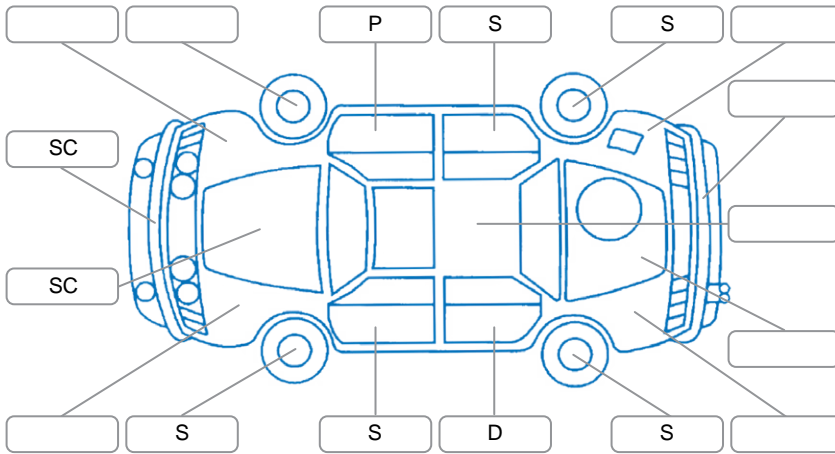

Key
 S = Scratch R = Rust C = Crack * = Decals W = Significant scuffs
 D = Dent PT = Paint defect P = Pin dent SC = Stone Chips

Note: some defects and blemishes may not be displayed in the diagram

Body Inspection Comments

Conditions During Body Inspection

Under Carriage and Under Bonnet Inspection Comments

Interior Comments

Seats:	Good
Carpets:	Good
Panels:	Good
Dashboard:	Good

General Comments

Road Conditions During Test Drive	Dry
Engine Timing Mechanism	Timing Chain
Evidence of Cam Belt Replacement	<input type="checkbox"/> Yes <input type="checkbox"/> No Kms
Inspected by:	Curshey Accad
Published by:	Henry Manders
Inspection Date:	13 Apr 2026