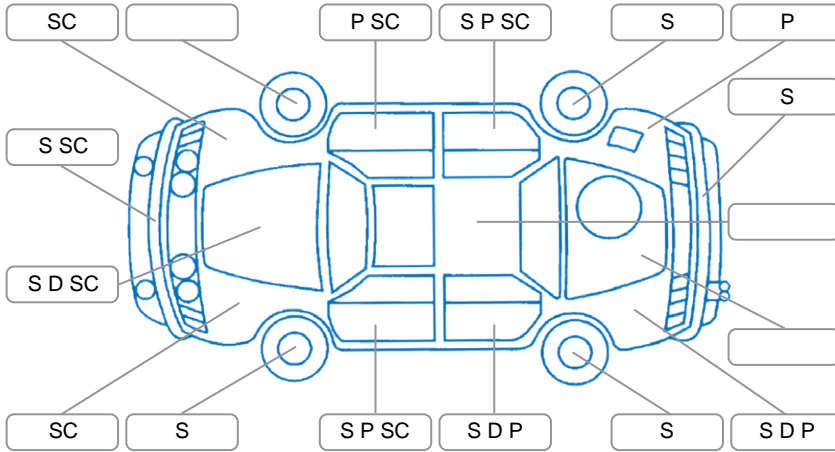

Report ID:	28,114,430	Version:	1
Created:	20 Apr 2026		

Make:	Holden	Model:	Trax
Body Style:	SUV	Year:	2020
Rego No.:	MQW445	Rego Expiry:	31 Dec 2026
WoF Expiry:	08 Oct 2026	Odometer:	110,501 Kms
Good No.:	28114430	VIN:	KL3BA7689LB068457
Next Service:	115,700 Kms	Service History:	No

**Key**

S = Scratch    R = Rust    C = Crack    \* = Decals    W = Significant scuffs  
 D = Dent    PT = Paint defect    P = Pin dent    SC = Stone Chips

Note: some defects and blemishes may not be displayed in the diagram

**Body Inspection Comments**

RF wheel centre cap missing.  
 Repaired stonechip in windscreen CVA.

Conditions During Body Inspection    Dry

**Under Carriage and Under Bonnet Inspection Comments**

Engine oil leak.