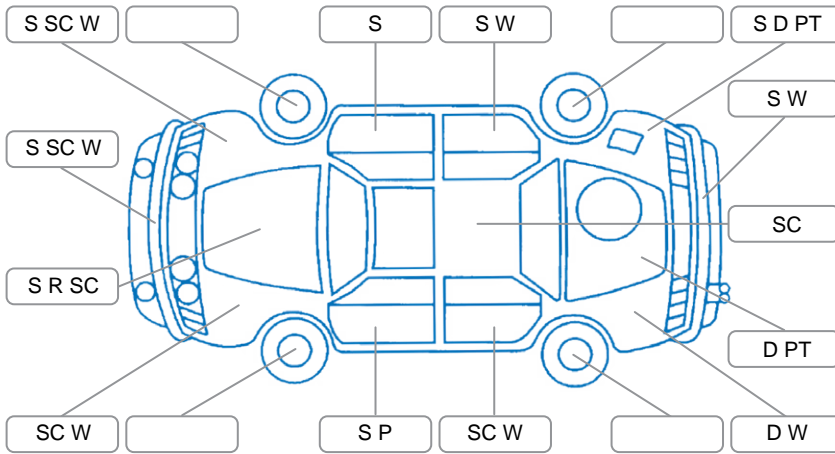

Report ID:	28,114,407	Version:	1
Created:	13 Apr 2026		

Make:	Hyundai	Model:	Tucson
Body Style:	SUV	Year:	2010
Rego No.:	FLN83	Rego Expiry:	17 May 2026
WoF Expiry:	24 Jan 2027	Odometer:	119,530 Kms
Good No.:	28114407	VIN:	KMHJN81BSAU191713
Next Service:	128,350km	Service History:	No

Key
 S = Scratch R = Rust C = Crack * = Decals W = Significant scuffs
 D = Dent PT = Paint defect P = Pin dent SC = Stone Chips

Note: some defects and blemishes may not be displayed in the diagram

Body Inspection Comments

Windscreen stone chips
 Right rear door handle missing

Conditions During Body Inspection: Dry

Under Carriage and Under Bonnet Inspection Comments

Underbody surface rust
 4 wheel drive

Interior Comments

Seats:	Good
Carpets:	Average
Panels:	Average
Dashboard:	Good