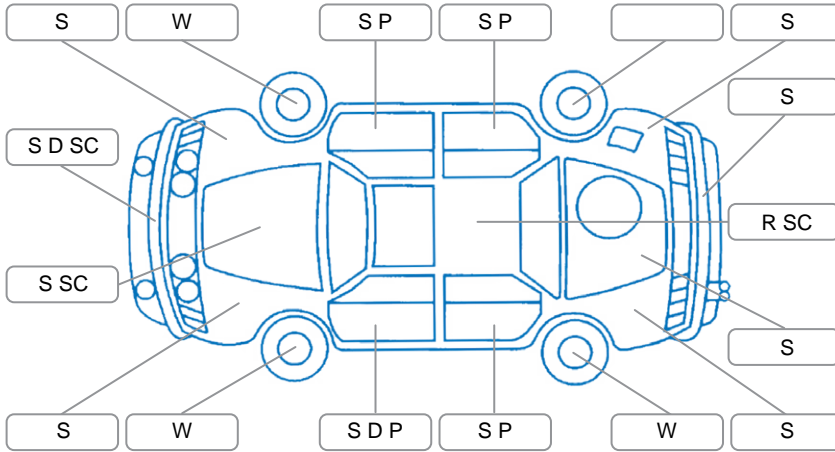

Report ID:	28,114,371	Version:	2
Created:	14 Apr 2026		

Make:	Mazda	Model:	Premacy
Body Style:	Wagon	Year:	2013
Rego No.:	MZQ399	Rego Expiry:	09 May 2026
WoF Expiry:	22 Aug 2026	Odometer:	195,269 Kms
Good No.:	28114371	VIN:	7AT0C133X20114977
Next Service:		Service History:	No

**Key**

S = Scratch    R = Rust    C = Crack    \* = Decals    W = Significant scuffs  
 D = Dent    PT = Paint defect    P = Pin dent    SC = Stone Chips

Note: some defects and blemishes may not be displayed in the diagram