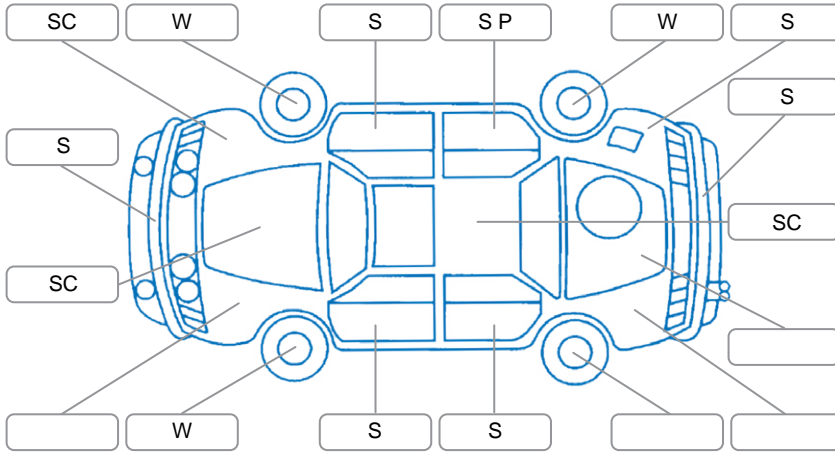

Report ID:	28,114,316	Version:	1
Created:	14 Apr 2026		

Make:	Land Rover	Model:	Discovery Sport
Body Style:	SUV	Year:	2016
Rego No.:	JYT764	Rego Expiry:	28 Jul 2026
WoF Expiry:	23 Jul 2026	Odometer:	120,660 Kms
Good No.:	28114316	VIN:	SALCA2AG9GH616284
Next Service:	127000	Service History:	No

Key

S = Scratch R = Rust C = Crack * = Decals W = Significant scuffs
 D = Dent PT = Paint defect P = Pin dent SC = Stone Chips

Note: some defects and blemishes may not be displayed in the diagram

Body Inspection Comments

Conditions During Body Inspection

Under Carriage and Under Bonnet Inspection Comments

Excessive oil leaks

Interior Comments

Seats:	Good
Carpets:	Good
Panels:	Good
Dashboard:	Good

General Comments

Engine warning light displayed