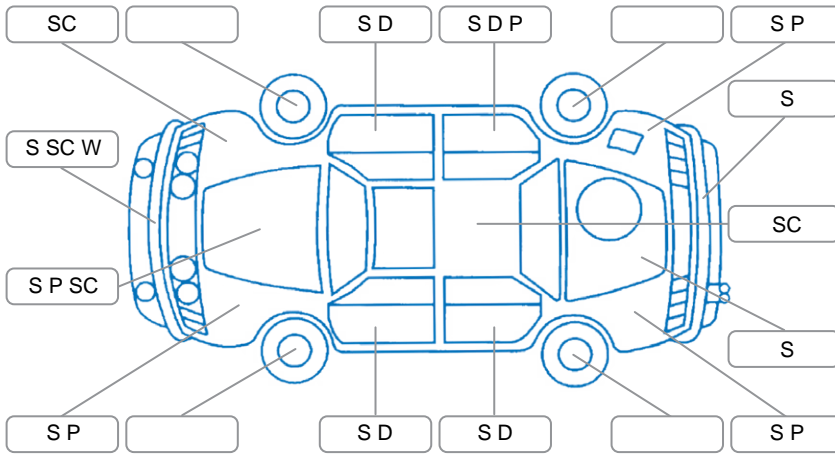

Report ID:	28,114,300	Version:	1
Created:	16 Apr 2026		

Make:	Subaru	Model:	Outback
Body Style:	SUV	Year:	2012
Rego No.:	GQJ254	Rego Expiry:	04 Mar 2027
WoF Expiry:	28 Apr 2027	Odometer:	183,842 Kms
Good No.:	28114300	VIN:	JF2BRMKC5DG044613
Next Service:	193,800kms	Service History:	No

Key

S = Scratch R = Rust C = Crack * = Decals W = Significant scuffs
 D = Dent PT = Paint defect P = Pin dent SC = Stone Chips

Note: some defects and blemishes may not be displayed in the diagram

Body Inspection Comments

Conditions During Body Inspection: Dry

Under Carriage and Under Bonnet Inspection Comments

Inside edge worn on both front tyres.

Interior Comments

Seats:	Good
Carpets:	Good
Panels:	Average
Dashboard:	Good