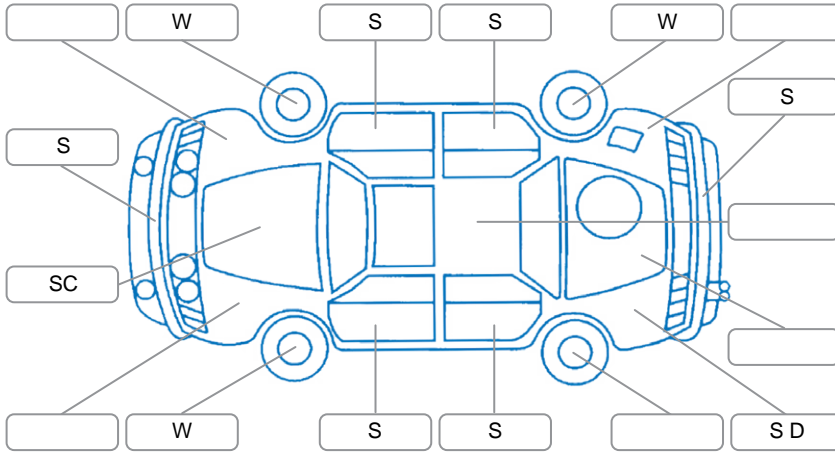

Report ID:	28,114,290	Version:	1
Created:	14 Apr 2026		

Make:	Jaguar	Model:	XF
Body Style:	Sedan	Year:	2014
Rego No.:	PGG556	Rego Expiry:	29 May 2026
WoF Expiry:	09 Dec 2026	Odometer:	48,025 Kms
Good No.:	28114290	VIN:	SAJKC05M9EPU16981
Next Service:	51000	Service History:	No

Key

S = Scratch R = Rust C = Crack * = Decals W = Significant scuffs
 D = Dent PT = Paint defect P = Pin dent SC = Stone Chips

Note: some defects and blemishes may not be displayed in the diagram

Body Inspection Comments