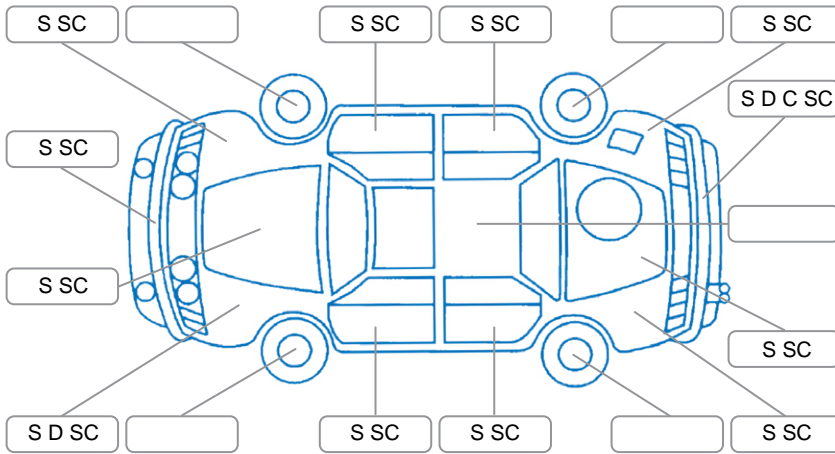

Report ID:	28,114,288	Version:	1
Created:	13 Apr 2026		

Make:	Toyota	Model:	Spade
Body Style:	Hatchback	Year:	2015
Rego No.:	QZP411	Rego Expiry:	11 Dec 2026
WoF Expiry:	19 Nov 2026	Odometer:	50,849 Kms
Good No.:	28114288	VIN:	7AT0H662X24011385
Next Service:	54350	Service History:	No

**Key**  
 S = Scratch    R = Rust    C = Crack    \* = Decals    W = Significant scuffs  
 D = Dent    PT = Paint defect    P = Pin dent    SC = Stone Chips

Note: some defects and blemishes may not be displayed in the diagram